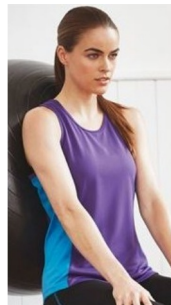

JC016

STANDARD PRICE + £1.25

Fruit of the Loom - Performance T

Moisture wicking & quick dry performance
100% Polyester - Weight 140g

Size	Small	Medium	Large	XL	2XL
Chest (inches)	35/37	38/40	41/43	44/46	47/49