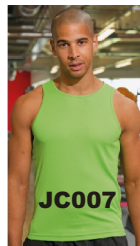

JC009

AWDis Cool Muscle Vest

Gym fit - Straight front & back hem
100% Polyester - Weight 140g
Sizes: Small to 2XL

STANDARD PRICE + £1.25

Colours:

Arctic White, Fire Red, Jet Black, Kelly Green, Royal Blue, Sun Yellow