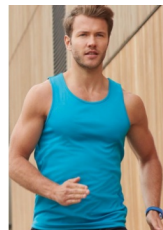

SS017

AquaFX wicking properties
Freshcare anti-microbial properties
100% Polyester Jersey knit
Weight: white 145g - colours 153g

STANDARD PRICE + 75p 3XL + 50p