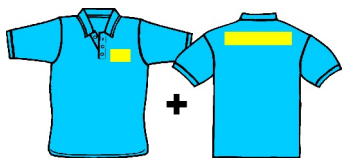

OPTION 1 with ADDITIONAL PRINTING

**Logo sized Flexi Print on front left
+ 2" (50mm) name/text across the back**

Quantity	1-4	5-9	10-14	15-24	25+
£ Price ea.	11.75	11.00	10.50	9.75	Call for Best Price