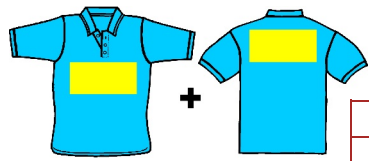

(up to 12 x 12inches)

Quantity	1-4	5-9	10-14	15-24	25+
£ Price ea.	14.25	13.75	13.00	12.25	Call for Best Price

(up to 12 x 15inches)

Quantity	1-4	5-9	10-14	15-24	25+
£ Price ea.	15.00	14.50	13.75	13.00	Call for Best Price

Additional printing may also include many special effects such as:

- Neon
- Metallic
- Glitter
- Holographic
- Flock etc.

Also - Add Sparkle with

DIAMANTE BLING!

please ask for further details

OPTION 2

Standard Adult or Lady-fit Polo Shirt

with 1/2 standard Flexi Print on front or back

(1/2 Standard Flexi Size approx 12 x 5 inches)

Quantity	1-4	5-9	10-14	15-24	25+
£ Price ea.	11.25	10.50	10.00	9.50	Call for Best Price

OPTION 2 with ADDITIONAL PRINTING