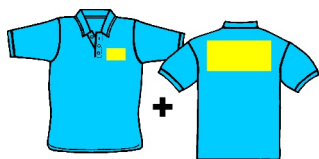

CODE SS212

Quantity	1-4	5-9	10-14	15-24	25+
£ Price ea.	9.25	8.75	8.25	8.00	Call for Best Price

Prices shown do not include VAT or Delivery (if required)

CODE SS402 - available in 15 colours:

Black, Bottle Green, Burgundy, Deep Navy, Emerald, Heather Grey, Kelly Green, Navy, Orange, Purple, Red, Royal Blue, Sky Blue, Sunflower, White

4xl & 5xl only available in: Black, Heather Grey, Navy & White

CODE SS212 Lady-fit - available in 12 colours:

Black, Bottle Green, Burgundy, Deep Navy, Heather Grey, Navy, Purple, Red, Royal Blue, Sky Blue, Sunflower, White

Flexi-Print is Durable & Washable - it will not crack or peel over 40 solid colours to choose from - plus many special effects
The Best Way to Print a Shirt!

OPTION 1 with ADDITIONAL PRINTING

**Logo sized Flexi Print on front left
+ 2" (50mm) name/text across the back**

Quantity	1-4	5-9	10-14	15-24	25+
£ Price ea.	11.75	11.00	10.50	9.75	Call for Best Price

**Logo sized Flexi Print on front left
+ 3" (75mm) name/text across the back
eg curved lettering**

Quantity	1-4	5-9	10-14	15-24	25+
£ Price ea.	12.00	11.25	10.75	10.00	Call for Best Price