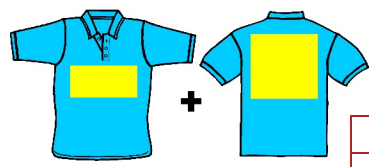

Additional printing may also include many special effects such as:

- Neon
- Metallic
- Glitter
- Holographic
- Flock etc.

Also - Add Sparkle with

DIAMANTE BLING!

please ask for further details

OPTION 2

Standard Adult or Lady-fit Polo Shirt

with 1/2 standard Flexi Print on front or back

(1/2 Standard Flexi Size approx 12 x 5 inches)

Quantity	1-4	5-9	10-14	15-24	25+
£ Price ea.	11.25	10.50	10.00	9.50	Call for Best Price

OPTION 2 with ADDITIONAL PRINTING

1/2 Standard Flexi Print on Front
+ 1/2 Standard Flexi Print on Back

Quantity	1-4	5-9	10-14	15-24	25+
£ Price ea.	13.75	13.00	12.50	11.75	Call for Best Price

1/2 Standard Flexi Print on Front
+ Standard Flexi Print on Back