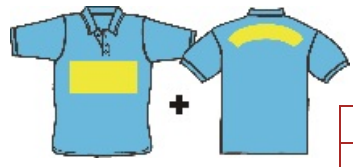

1/2 Standard Flexi Print on Front
+ 3" Name on Back

Quantity	1-4	5-9	10-14	15-24	25+
£ Price ea.	13.00	12.25	11.75	11.00	Call for Best Price

Additional Printing

Small print on a sleeve

Quantity	1-14	15-25	25+
£ Price ea.	1.00	0.75	Call for Best Price