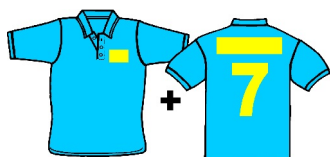

Quantity	1-4	5-9	10-14	15-24	25+
£ Price ea.	11.75	11.00	10.50	9.75	Call for Best Price

**Logo sized Flexi Print on front left
+ 3" (75mm) name/text across the back
eg curved lettering**

Quantity	1-4	5-9	10-14	15-24	25+
£ Price ea.	12.00	11.25	10.75	10.00	Call for Best Price

Logo + 1/2 Standard Flexi Print

(1/2 Standard Flexi = approx 12inches wide x 5inches deep)

Quantity	1-4	5-9	10-14	15-24	25+
£ Price ea.	12.50	11.75	11.25	10.50	Call for Best Price

Logo + Standard Flexi Print

(Standard Flexi = approx 12inches wide x 10inches deep)

Quantity	1-4	5-9	10-14	15-24	25+
£ Price ea.	13.75	13.25	12.50	11.75	Call for Best Price

Logo + Large Flexi Print

e.g. Football Style Name & Number