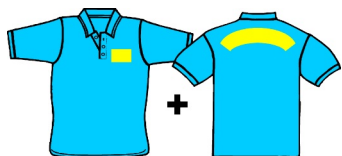

**Logo sized Flexi Print on front left
+ 3" (75mm) name/text across the back
eg curved lettering**

Quantity	1-4	5-9	10-14	15-24	25+
£ Price ea.	12.00	11.25	10.75	10.00	Call for Best Price