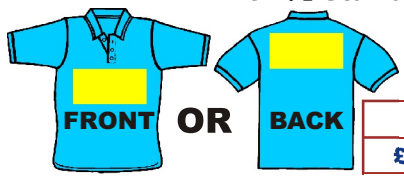

(up to 12 x 12inches)

Quantity	1-4	5-9	10-14	15-24	25+
£ Price ea.	14.25	13.75	13.00	12.25	Call for Best Price

(up to 12 x 15inches)

Quantity	1-4	5-9	10-14	15-24	25+
£ Price ea.	15.00	14.50	13.75	13.00	Call for Best Price

Additional printing may also include many special effects such as:

- Neon
- Metallic
- Glitter
- Holographic
- Flock etc.

Also - Add Sparkle with

DIAMANTE BLING!

please ask for further details

OPTION 2

Standard Adult or Lady-fit Polo Shirt

with 1/2 standard Flexi Print on front or back

(1/2 Standard Flexi Size approx 12 x 5 inches)

Quantity	1-4	5-9	10-14	15-24	25+
£ Price ea.	11.25	10.50	10.00	9.50	Call for Best Price

OPTION 2 with ADDITIONAL PRINTING