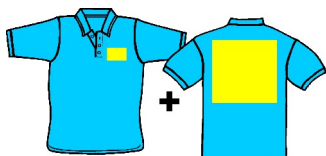

4xl & 5xl only available in: Black, Heather Grey, Navy & White

CODE SS212 Lady-fit - available in 12 colours:

Black, Bottle Green, Burgundy, Deep Navy, Heather Grey, Navy, Purple, Red, Royal Blue, Sky Blue, Sunflower, White

Flexi-Print is Durable & Washable - it will not crack or peel over 40 solid colours to choose from - plus many special effects
The Best Way to Print a Shirt!

OPTION 1 with ADDITIONAL PRINTING

**Logo sized Flexi Print on front left
+ 2" (50mm) name/text across the back**

Quantity	1-4	5-9	10-14	15-24	25+
£ Price ea.	11.75	11.00	10.50	9.75	Call for Best Price

**Logo sized Flexi Print on front left
+ 3" (75mm) name/text across the back
eg curved lettering**

Quantity	1-4	5-9	10-14	15-24	25+
£ Price ea.	12.00	11.25	10.75	10.00	Call for Best Price

Logo + 1/2 Standard Flexi Print

(1/2 Standard Flexi = approx 12inches wide x 5inches deep)

Quantity	1-4	5-9	10-14	15-24	25+
£ Price ea.	12.50	11.75	11.25	10.50	Call for Best Price

Logo + Standard Flexi Print