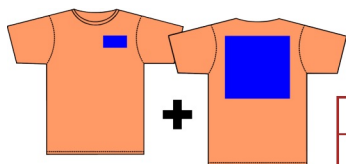

3xl - 5xl only available in: Black, Heather Grey, Navy & White

CODE SS050 Lady-fit - available in 18 colours:

Azure Blue, Black, Bottle Green, Burgundy, Deep Navy, Fuchsia, Heather Grey, Kelly Green, Light Graphite, Light Pink, Navy, Orange, Purple, Red, Royal Blue, Sky Blue, Sunflower, White

Flexi-Print is Durable & Washable - it will not crack or peel over 40 solid colours to choose from - plus many special effects
The Best Way to Print a Shirt!

OPTION 1 with ADDITIONAL PRINTING

Logo sized Flexi Print on front left
+ 2" (50mm) name/text across the back

Quantity	1-4	5-9	10-14	15-24	25+
£ Price ea.	8.00	7.50	7.00	6.25	Call for Best Price

Logo sized Flexi Print on front left
+ 3" (75mm) name/text across the back
eg curved lettering

Quantity	1-4	5-9	10-14	15-24	25+
£ Price ea.	8.25	7.75	7.25	6.50	Call for Best Price

Logo + 1/2 Standard Flexi Print

(1/2 Standard Flexi = approx 12inches wide x 5inches deep)

Quantity	1-4	5-9	10-14	15-24	25+
£ Price ea.	8.75	8.25	7.75	7.00	Call for Best Price

Logo + Standard Flexi Print