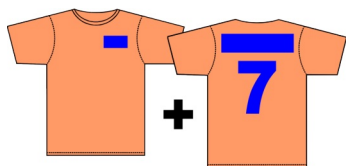

Quantity	1-4	5-9	10-14	15-24	25+
£ Price ea.	8.00	7.50	7.00	6.25	Call for Best Price

Logo sized Flexi Print on front left
+ 3" (75mm) name/text across the back
eg curved lettering

Quantity	1-4	5-9	10-14	15-24	25+
£ Price ea.	8.25	7.75	7.25	6.50	Call for Best Price

Logo + 1/2 Standard Flexi Print

(1/2 Standard Flexi = approx 12inches wide x 5inches deep)

Quantity	1-4	5-9	10-14	15-24	25+
£ Price ea.	8.75	8.25	7.75	7.00	Call for Best Price

Logo + Standard Flexi Print

(Standard Flexi = approx 12inches wide x 10inches deep)

Quantity	1-4	5-9	10-14	15-24	25+
£ Price ea.	10.25	9.50	9.00	8.50	Call for Best Price

Logo + Large Flexi Print

e.g. Football Style Name & Number

(up to 12 x 12inches)