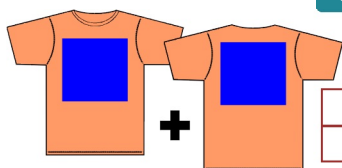

Quantity	1-4	5-9	10-14	15-24	25+
£ Price ea.	10.00	9.50	9.00	8.25	Call for Best Price

½ Standard Flexi Print on Front
+ Standard Flexi Print on Back

Quantity	1-4	5-9	10-14	15-24	25+
£ Price ea.	11.50	10.75	10.25	9.75	Call for Best Price

OPTION 3

Standard Adult or Lady-fit T- Shirt

with standard Flexi Print on the front or back

(Standard Flexi Size approx 12 x 10 inches)

Quantity	1-4	5-9	10-14	15-24	25+
£ Price ea.	9.00	8.25	7.75	7.50	Call for Best Price

OPTION 3 with ADDITIONAL PRINTING

Add another standard Flexi Print to your shirts

Quantity	1-4	5-9	10-14	15-24	25+
£ Price ea.	12.75	12.00	11.50	10.75	Call for Best Price

OPTION 4

Standard Adult or Lady-fit T- Shirt with Large Flexi Print on the front or back