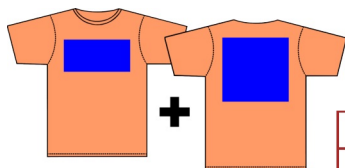

- Neon
- Metallic
- Glitter
- Holographic
- Flock etc.

Also - Add Sparkle with

DIAMANTE BLING!

please ask for further details

OPTION 2

Standard Adult or Lady-fit T- Shirt

with ½ standard Flexi Print on front or back

(½ Standard Flexi Size approx 12 x 5 inches)

Quantity	1-4	5-9	10-14	15-24	25+
£ Price ea.	7.50	7.00	6.50	6.00	Call for Best Price

OPTION 2 with ADDITIONAL PRINTING

½ Standard Flexi Print on Front
+ ½ Standard Flexi Print on Back

Quantity	1-4	5-9	10-14	15-24	25+
£ Price ea.	10.00	9.50	9.00	8.25	Call for Best Price

½ Standard Flexi Print on Front
+ Standard Flexi Print on Back

Quantity	1-4	5-9	10-14	15-24	25+
£ Price ea.	11.50	10.75	10.25	9.75	Call for Best Price