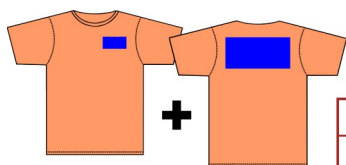

3xl - 5xl only available in: Black, Heather Grey, Navy & White

CODE SS050 Lady-fit - available in 18 colours:

Azure Blue, Black, Bottle Green, Burgundy, Deep Navy, Fuchsia, Heather Grey, Kelly Green, Light Graphite, Light Pink, Navy, Orange, Purple, Red, Royal Blue, Sky Blue, Sunflower, White

Flexi-Print is Durable & Washable - it will not crack or peel over 40 solid colours to choose from - plus many special effects
The Best Way to Print a Shirt!

OPTION 1 with ADDITIONAL PRINTING

Logo sized Flexi Print on front left
+ 2" (50mm) name/text across the back

Quantity	1-4	5-9	10-14	15-24	25+
£ Price ea.	8.00	7.50	7.00	6.25	Call for Best Price

Logo sized Flexi Print on front left
+ 3" (75mm) name/text across the back
eg curved lettering

Quantity	1-4	5-9	10-14	15-24	25+
£ Price ea.	8.25	7.75	7.25	6.50	Call for Best Price