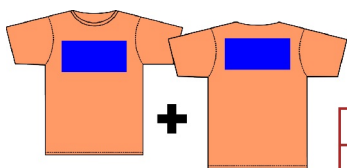

Quantity	1-4	5-9	10-14	15-24	25+
£ Price ea.	10.75	10.00	9.50	9.00	Call for Best Price

(up to 12 x 15inches)

Quantity	1-4	5-9	10-14	15-24	25+
£ Price ea.	11.50	10.75	10.25	9.75	Call for Best Price

Additional printing may also include many special effects such as:

- Neon
- Metallic
- Glitter
- Holographic
- Flock etc.

Also - Add Sparkle with

DIAMANTE BLING!

please ask for further details

OPTION 2

Standard Adult or Lady-fit T- Shirt

with ½ standard Flexi Print on front or back

(½ Standard Flexi Size approx 12 x 5 inches)

Quantity	1-4	5-9	10-14	15-24	25+
£ Price ea.	7.50	7.00	6.50	6.00	Call for Best Price

OPTION 2 with ADDITIONAL PRINTING

½ Standard Flexi Print on Front
+ ½ Standard Flexi Print on Back