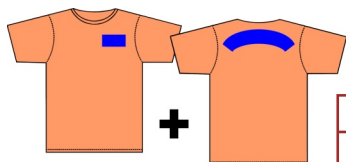

Logo sized Flexi Print on front left
+ 3" (75mm) name/text across the back
eg curved lettering

Quantity	1-4	5-9	10-14	15-24	25+
£ Price ea.	8.25	7.75	7.25	6.50	Call for Best Price