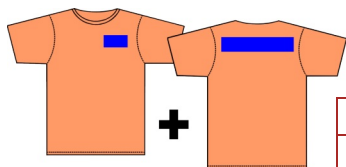

OPTION 1 with ADDITIONAL PRINTING

Logo sized Flexi Print on front left
+ 2" (50mm) name/text across the back

Quantity	1-4	5-9	10-14	15-24	25+
£ Price ea.	8.00	7.50	7.00	6.25	Call for Best Price