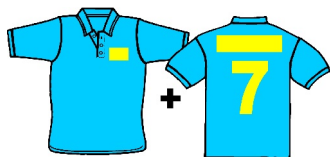

Logo + Large Flexi Print

e.g. Football Style Name & Number

(up to 12 x 12inches)

Quantity	1-4	5-9	10-14	15-24	25+
£ Price ea.	13.25	12.50	11.75	11.25	Call for Best Price

(up to 12 x 15inches)

Quantity	1-4	5-9	10-14	15-24	25+
£ Price ea.	14.00	13.25	12.50	12.00	Call for Best Price

Additional printing may also include many special effects such as:

- Neon
- Metallic
- Glitter
- Holographic
- Flock etc.

Also - Add Sparkle with

DIAMANTE BLING!

please ask for further details