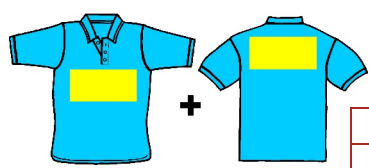

(up to 12 x 12inches)

Quantity	1-4	5-9	10-14	15-24	25+
£ Price ea.	13.25	12.50	11.75	11.25	Call for Best Price

(up to 12 x 15inches)

Quantity	1-4	5-9	10-14	15-24	25+
£ Price ea.	14.00	13.25	12.50	12.00	Call for Best Price

Additional printing may also include many special effects such as:

- Neon
- Metallic
- Glitter
- Holographic
- Flock etc.

Also - Add Sparkle with

DIAMANTE BLING!

please ask for further details

OPTION 2

Standard Children's Polo Shirt

with 1/2 standard Flexi Print on front or back

(1/2 Standard Flexi Size approx 12 x 5 inches)

Quantity	1-4	5-9	10-14	15-24	25+
£ Price ea.	10.00	9.50	9.00	8.50	Call for Best Price

OPTION 2 with ADDITIONAL PRINTING