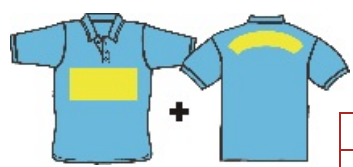

1/2 Standard Flexi Print on Front
+ 3" Name on Back

Quantity	1-4	5-9	10-14	15-24	25+
£ Price ea.	11.75	11.25	10.75	10.00	Call for Best Price

Additional Printing

Small print on a sleeve

Quantity	1-14	15-25	25+
£ Price ea.	1.00	0.75	Call for Best Price