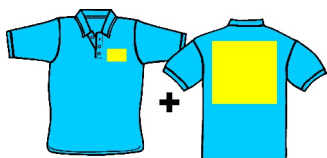

CODE SS417 - available in 13 colours:

**Black, Bottle Green, Burgundy, Deep Navy,
Heather Grey, Light Pink, Navy, Purple,
Red, Royal Blue, Sky Blue, Sunflower, White**

**Flexi-Print is Durable & Washable - it will not crack or peel
over 40 solid colours to choose from - plus many special effects**
The Best Way to Print a Shirt!

OPTION 1 with ADDITIONAL PRINTING

**Logo sized Flexi Print on front left
+ 2" (50mm) name/text across the back**

Quantity	1-4	5-9	10-14	15-24	25+
£ Price ea.	10.50	10.00	9.50	8.75	Call for Best Price

**Logo sized Flexi Print on front left
+ 3" (75mm) name/text across the back
eg curved lettering**

Quantity	1-4	5-9	10-14	15-24	25+
£ Price ea.	10.75	10.25	9.75	9.00	Call for Best Price

Logo + 1/2 Standard Flexi Print

(1/2 Standard Flexi = approx 12inches wide x 5inches deep)

Quantity	1-4	5-9	10-14	15-24	25+
£ Price ea.	11.25	10.75	10.25	9.50	Call for Best Price

*For the smaller shirt sizes (age 1\2 - 3\4 - 5\6 - 7\8)
a print size less than Standard (10" depth) may be adequate.
Savings can be made by reducing the print size depth (approx. 25p/inch)*

Logo + Standard Flexi Print