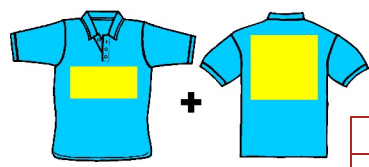

Additional printing may also include many special effects such as:

- Neon
- Metallic
- Glitter
- Holographic
- Flock etc.

Also - Add Sparkle with

DIAMANTE BLING!

please ask for further details

OPTION 2

Standard Children's Polo Shirt

with 1/2 standard Flexi Print on front or back

(1/2 Standard Flexi Size approx 12 x 5 inches)

Quantity	1-4	5-9	10-14	15-24	25+
£ Price ea.	10.00	9.50	9.00	8.50	Call for Best Price

OPTION 2 with ADDITIONAL PRINTING

1/2 Standard Flexi Print on Front
+ 1/2 Standard Flexi Print on Back

Quantity	1-4	5-9	10-14	15-24	25+
£ Price ea.	12.50	12.00	11.50	10.75	Call for Best Price

1/2 Standard Flexi Print on Front
+ Standard Flexi Print on Back