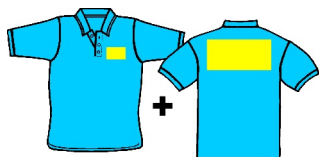

CODE SS417 - available in 13 colours:

**Black, Bottle Green, Burgundy, Deep Navy,
Heather Grey, Light Pink, Navy, Purple,
Red, Royal Blue, Sky Blue, Sunflower, White**

**Flexi-Print is Durable & Washable - it will not crack or peel
over 40 solid colours to choose from - plus many special effects**
The Best Way to Print a Shirt!

OPTION 1 with ADDITIONAL PRINTING

**Logo sized Flexi Print on front left
+ 2" (50mm) name/text across the back**

Quantity	1-4	5-9	10-14	15-24	25+
£ Price ea.	10.50	10.00	9.50	8.75	Call for Best Price

**Logo sized Flexi Print on front left
+ 3" (75mm) name/text across the back
eg curved lettering**

Quantity	1-4	5-9	10-14	15-24	25+
£ Price ea.	10.75	10.25	9.75	9.00	Call for Best Price

Logo + 1/2 Standard Flexi Print

(1/2 Standard Flexi = approx 12inches wide x 5inches deep)

Quantity	1-4	5-9	10-14	15-24	25+
£ Price ea.	11.25	10.75	10.25	9.50	Call for Best Price