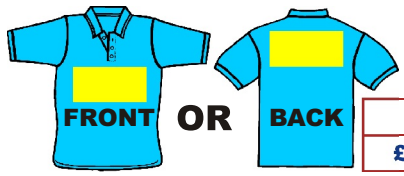

(up to 12 x 12inches)

Quantity	1-4	5-9	10-14	15-24	25+
£ Price ea.	13.25	12.50	11.75	11.25	Call for Best Price

(up to 12 x 15inches)

Quantity	1-4	5-9	10-14	15-24	25+
£ Price ea.	14.00	13.25	12.50	12.00	Call for Best Price

Additional printing may also include many special effects such as:

- Neon
- Metallic
- Glitter
- Holographic
- Flock etc.

Also - Add Sparkle with

DIAMANTE BLING!

please ask for further details

OPTION 2

Standard Children's Polo Shirt

with 1/2 standard Flexi Print on front or back

(1/2 Standard Flexi Size approx 12 x 5 inches)

Quantity	1-4	5-9	10-14	15-24	25+
£ Price ea.	10.00	9.50	9.00	8.50	Call for Best Price

OPTION 2 with ADDITIONAL PRINTING