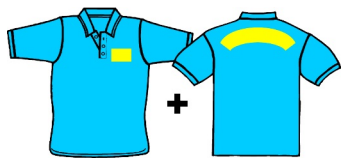

Standard Children's Polo Shirt

with single colour Flexi Print positioned on front left

CODE SS417

Standard Polo Shirts as shown are:

Fruit of the Loom 65/35 Poly/Cotton blend

many alternative shirts are also available
please refer to Product Directories for further details

Age	3-4	5-6	7-8	9-11	12-13
Chest (inches)	26	28	30	32	34

Also available: Youth - Age 14-15 (36") + VAT

CODE SS417

Quantity	1-4	5-9	10-14	15-24	25+
£ Price ea.	8.00	7.50	7.25	7.00	Call for Best Price

Prices shown do not include Delivery (if required)

CODE SS417 - available in 13 colours:

**Black, Bottle Green, Burgundy, Deep Navy,
Heather Grey, Light Pink, Navy, Purple,
Red, Royal Blue, Sky Blue, Sunflower, White**

**Flexi-Print is Durable & Washable - it will not crack or peel
over 40 solid colours to choose from - plus many special effects**
The Best Way to Print a Shirt!

OPTION 1 with ADDITIONAL PRINTING

**Logo sized Flexi Print on front left
+ 2" (50mm) name/text across the back**

Quantity	1-4	5-9	10-14	15-24	25+
£ Price ea.	10.50	10.00	9.50	8.75	Call for Best Price

**Logo sized Flexi Print on front left
+ 3" (75mm) name/text across the back
eg curved lettering**