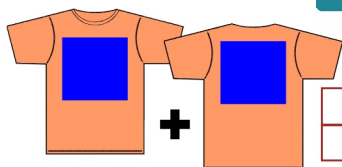

OPTION 3 with ADDITIONAL PRINTING

Add another standard Flexi Print to your shirts

Quantity	1-4	5-9	10-14	15-24	25+
£ Price ea.	12.25	11.75	11.00	10.25	Call for Best Price