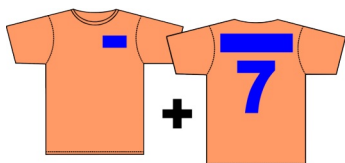

Logo sized Flexi Print on front left  
+ 3" (75mm) name/text across the back  
eg curved lettering

Quantity	1-4	5-9	10-14	15-24	25+
£ Price ea.	7.75	7.25	6.75	6.25	Call for Best Price

Logo + 1/2 Standard Flexi Print

(1/2 Standard Flexi = approx 12inches wide x 5inches deep)

Quantity	1-4	5-9	10-14	15-24	25+
£ Price ea.	8.25	7.75	7.25	6.75	Call for Best Price

For the smaller shirt sizes (age 1\2 - 3\4 - 5\6 - 7\8)  
a print size less than Standard (10" depth) may be adequate.  
Savings can be made by reducing the print size depth (approx. 25p/inch)

Logo + Standard Flexi Print

(Standard Flexi = approx 12inches wide x 10inches deep)

Quantity	1-4	5-9	10-14	15-24	25+
£ Price ea.	9.75	9.25	8.50	8.00	Call for Best Price

Logo + Large Flexi Print

e.g. Football Style Name & Number