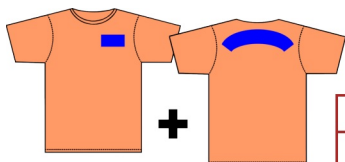

# OPTION 1 with ADDITIONAL PRINTING

Please Note: Youth - Age 14-15 (36") + VAT

Logo sized Flexi Print on front left  
+ 2" (50mm) name/text across the back

Quantity	1-4	5-9	10-14	15-24	25+
£ Price ea.	7.50	7.00	6.50	6.00	Call for Best Price