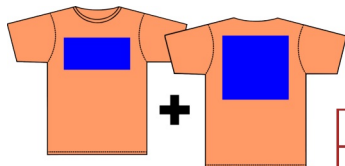

## OPTION 2

### Standard Children's T- Shirt

with ½ standard Flexi Print on front or back

( ½ Standard Flexi Size approx 12 x 5 inches)

Quantity	1-4	5-9	10-14	15-24	25+
£ Price ea.	7.00	6.50	6.00	5.75	Call for Best Price

### OPTION 2 with ADDITIONAL PRINTING

½ Standard Flexi Print on Front  
+ ½ Standard Flexi Print on Back

Quantity	1-4	5-9	10-14	15-24	25+
£ Price ea.	9.50	9.00	8.50	8.00	Call for Best Price

½ Standard Flexi Print on Front  
+ Standard Flexi Print on Back