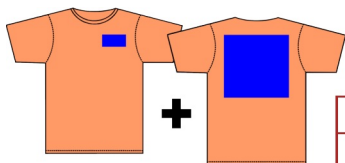

# OPTION 1 with ADDITIONAL PRINTING

Please Note: Youth - Age 14-15 (36") + VAT

Logo sized Flexi Print on front left  
+ 2" (50mm) name/text across the back

Quantity	1-4	5-9	10-14	15-24	25+
£ Price ea.	7.50	7.00	6.50	6.00	Call for Best Price

Logo sized Flexi Print on front left  
+ 3" (75mm) name/text across the back  
eg curved lettering

Quantity	1-4	5-9	10-14	15-24	25+
£ Price ea.	7.75	7.25	6.75	6.25	Call for Best Price

Logo + 1/2 Standard Flexi Print

(1/2 Standard Flexi = approx 12inches wide x 5inches deep)

Quantity	1-4	5-9	10-14	15-24	25+
£ Price ea.	8.25	7.75	7.25	6.75	Call for Best Price

For the smaller shirt sizes (age 1\2 - 3\4 - 5\6 - 7\8)  
a print size less than Standard (10" depth) may be adequate.  
Savings can be made by reducing the print size depth (approx. 25p/inch)