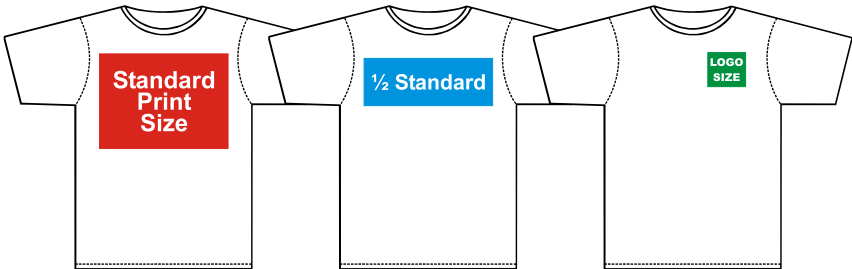

Print Sizing Guide

Adult & Age 14/15