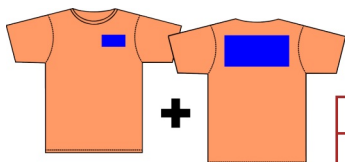

Logo + 1/2 Standard Flexi Print

(1/2 Standard Flexi = approx 12inches wide x 5inches deep)

Quantity	1-4	5-9	10-14	15-24	25+
£ Price ea.	8.25	7.75	7.25	6.75	Call for Best Price

For the smaller shirt sizes (age 1\2 - 3\4 - 5\6 - 7\8)
a print size less than Standard (10" depth) may be adequate.
Savings can be made by reducing the print size depth (approx. 25p/inch)