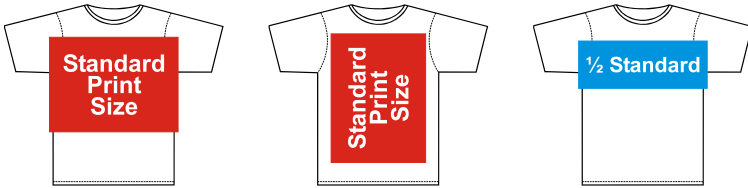

### Small print on a sleeve

Quantity	1-14	15-25	25+
£ Price ea.	1.00	0.75	Call for Best Price

## Print Sizing Guide

Adult & Age 14/15

Age 12/13

**Age 9/11**

**Age 7/8**

**Age 5/6**

**Age 3/4**

**Age 2/3**