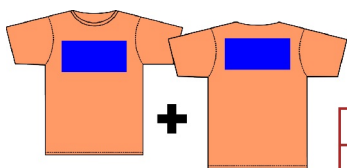

## OPTION 2

### Standard Children's T- Shirt

with ½ standard Flexi Print on front or back

( ½ Standard Flexi Size approx 12 x 5 inches)

Quantity	1-4	5-9	10-14	15-24	25+
£ Price ea.	7.00	6.50	6.00	5.75	Call for Best Price

### OPTION 2 with ADDITIONAL PRINTING

½ Standard Flexi Print on Front  
+ ½ Standard Flexi Print on Back

Quantity	1-4	5-9	10-14	15-24	25+
£ Price ea.	9.50	9.00	8.50	8.00	Call for Best Price

½ Standard Flexi Print on Front  
+ Standard Flexi Print on Back